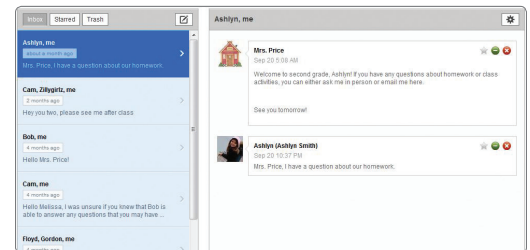

My Big Campus

Connect, collaborate, and learn with safe access to resources and people

- Educational Resource Library to access, share, and incorporate videos, web sites, documents, and more.
- Collaboration site for participatory learning and group communication.
- Blogs, messaging, discussions, chat, collaborative docs, calendars, assignments, profiles, groups, file storage, photo albums and more.

Hosted Email

Communicate with safe, monitored email accounts and file storage in the cloud

- Secure, unalterable email archiving.
- Spam filtering, allow lists, virus scanning, profanity interception, skin-tone analysis.
- Easy management and reporting.

Web/Mobile Filter

Block inappropriate content without blocking learning

- Comprehensive web filtering based on education-specific URL database.
- Customizable allow and block lists and flexible policy profile capabilities.
- Features to balance educator and IT needs.
- Educational traffic prioritization and limiting.

The **Campus Collaboration Bundle** is the perfect solution for districts large and small. Our engineers will discuss your network and your needs to help you choose the deployment option that's right for you.

Find out more!

www.lightspeedsystems.com
sales@lightspeedsystems.com | 661.716.7600

**68% Priority One
E-Rate Eligible!**
$4 per workstation