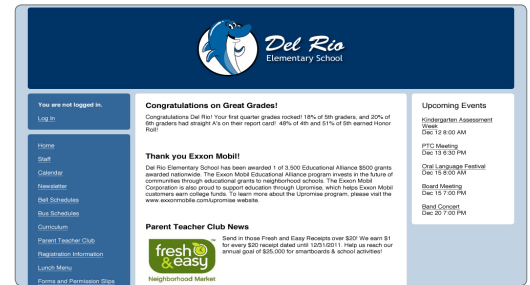

My Big Campus

Connect, collaborate, and learn with safe access to resources and people

- Educational Resource Library to access, share, and incorporate videos, web sites, documents, and more.
- Collaboration site for participatory learning and group communication.
- Blogs, messaging, discussions, chat, collaborative docs, calendars, assignments, profiles, groups, file storage, photo albums and more.

Hosted Email

Communicate with safe, monitored email accounts and file storage in the cloud

- Secure, unalterable email archiving.
- Spam filtering, allow lists, virus scanning, profanity interception, skin-tone analysis.
- Easy management and reporting.

Web/Mobile Filter

Block inappropriate content without blocking learning

- Comprehensive web filtering based on education-specific URL database.
- Customizable allow and block lists and flexible policy profile capabilities.
- Features to balance educator and IT needs.
- Educational traffic prioritization and limiting.

The **Campus Collaboration Bundle** is the perfect solution for districts large and small. Our engineers will discuss your network and your needs to help you choose the deployment option that's right for you.

Find out more!

www.lightspeedsystems.com
sales@lightspeedsystems.com | 661.716.7600

**68% Priority One
E-Rate Eligible!**
$4 per workstation