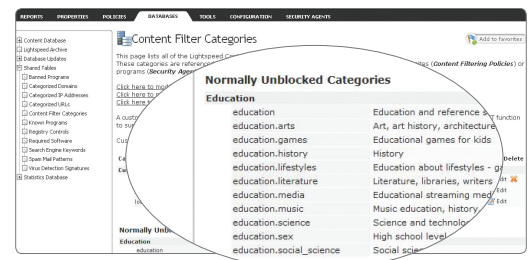

My Big Campus

Connect, collaborate, and learn with safe access to resources and people

- Educational Resource Library to access, share, and incorporate videos, web sites, documents, and more.
- Collaboration site for participatory learning and group communication.
- Blogs, messaging, discussions, chat, collaborative docs, calendars, assignments, profiles, groups, file storage, photo albums and more.

Hosted Email

Communicate with safe, monitored email accounts and file storage in the cloud

- Secure, unalterable email archiving.
- Spam filtering, allow lists, virus scanning, profanity interception, skin-tone analysis.
- Easy management and reporting.

Web/Mobile Filter

Block inappropriate content without blocking learning

- Comprehensive web filtering based on education-specific URL database.
- Customizable allow and block lists and flexible policy profile capabilities.
- Features to balance educator and IT needs.
- Educational traffic prioritization and limiting.

The **Campus Collaboration Bundle** is the perfect solution for districts large and small. Our engineers will discuss your network and your needs to help you choose the deployment option that's right for you.

Find out more!

www.lightspeedsystems.com
sales@lightspeedsystems.com | 661.716.7600

**68% Priority One
E-Rate Eligible!**
$4 per workstation